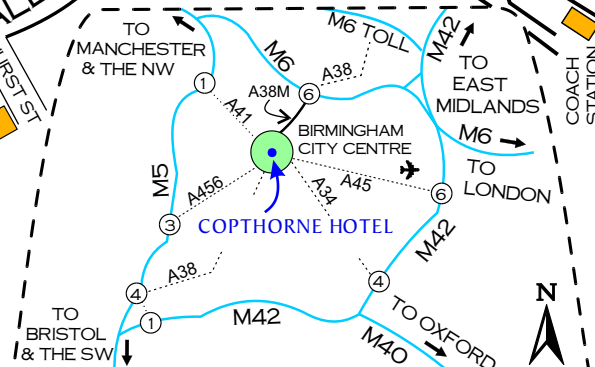

COPHTHORNE HOTEL

BIRMINGHAM

Paradise Circus, Birmingham B3 3HJ, England
 Telephone 0121 200 2727
 Facsimile 0121 200 1197
 www.cophthornebirmingham.co.uk

- KEY**
- ← = one way
 - = underpass
 - = flyover
 - = Hotel Car Park

MOTORWAY MAP

ALSO TO
 WARWICKS. COUNTY CRICKET
 GROUND, & CADBURY WORLD

© M. Simpson BGO Maps
 PO Box 3681 B1 1SD