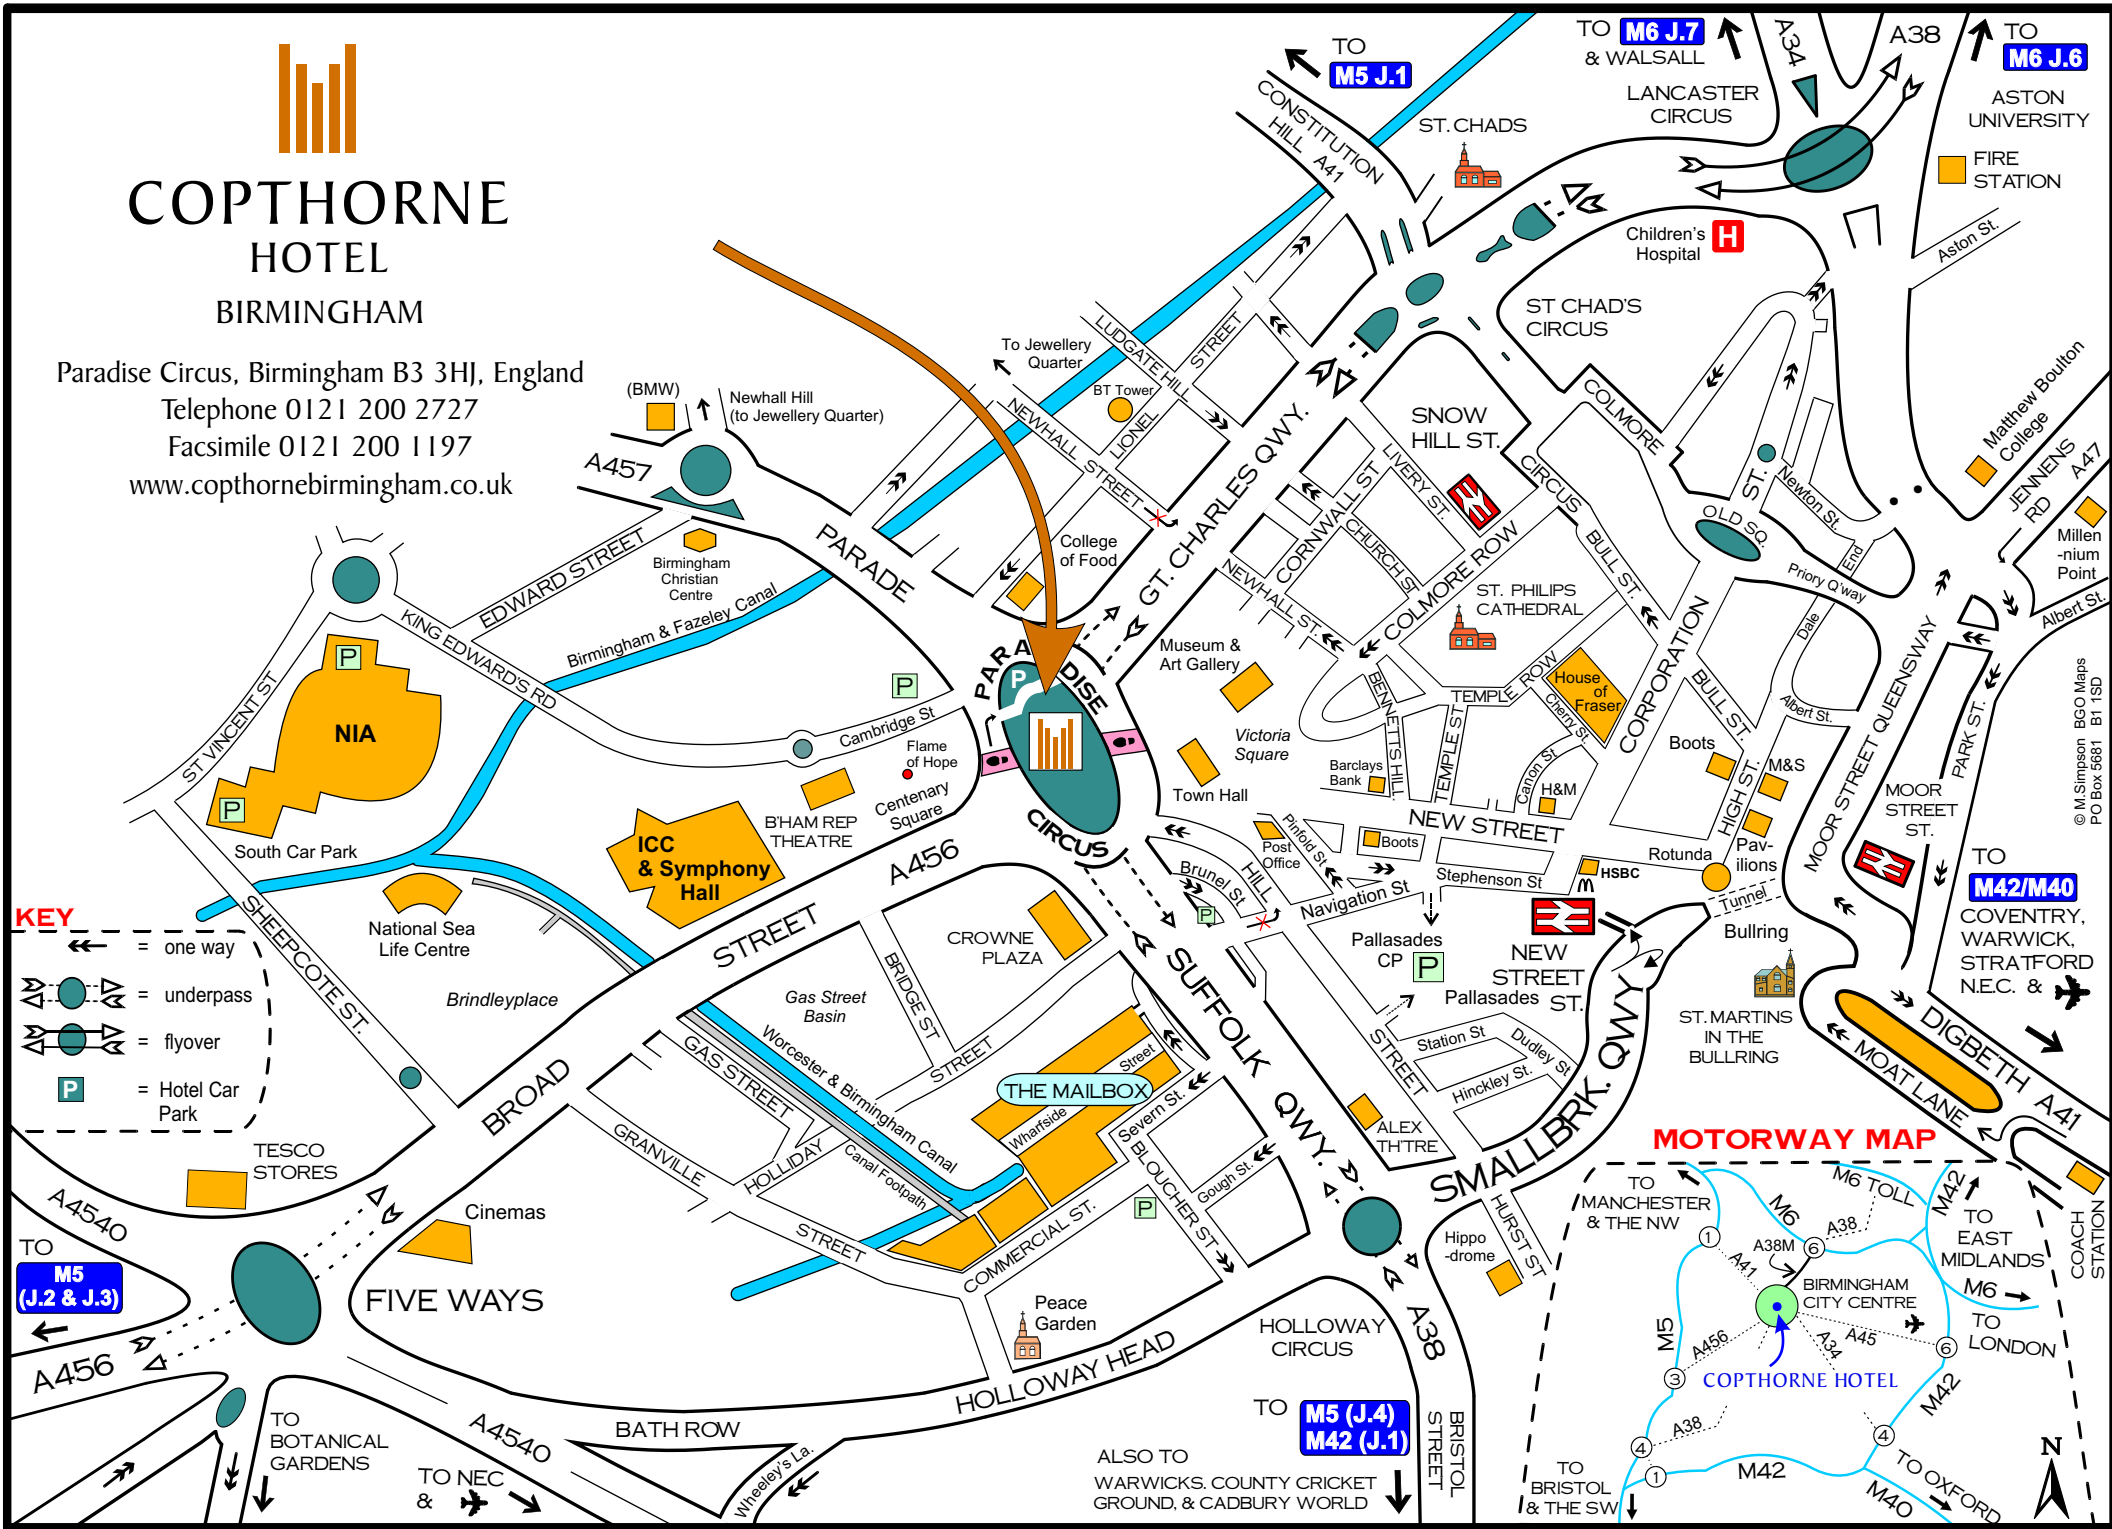

COPHTHORNE HOTEL

BIRMINGHAM

Paradise Circus, Birmingham B3 3HJ, England
 Telephone 0121 200 2727
 Facsimile 0121 200 1197
 www.cophthornebirmingham.co.uk

- KEY**
- ← = one way
 - = underpass
 - = flyover
 - = Hotel Car Park

MOTORWAY MAP

ALSO TO
 WARWICKS. COUNTY CRICKET
 GROUND, & CADBURY WORLD

© M. Simpson BGO Maps
 PO Box 3681 B1 1SD